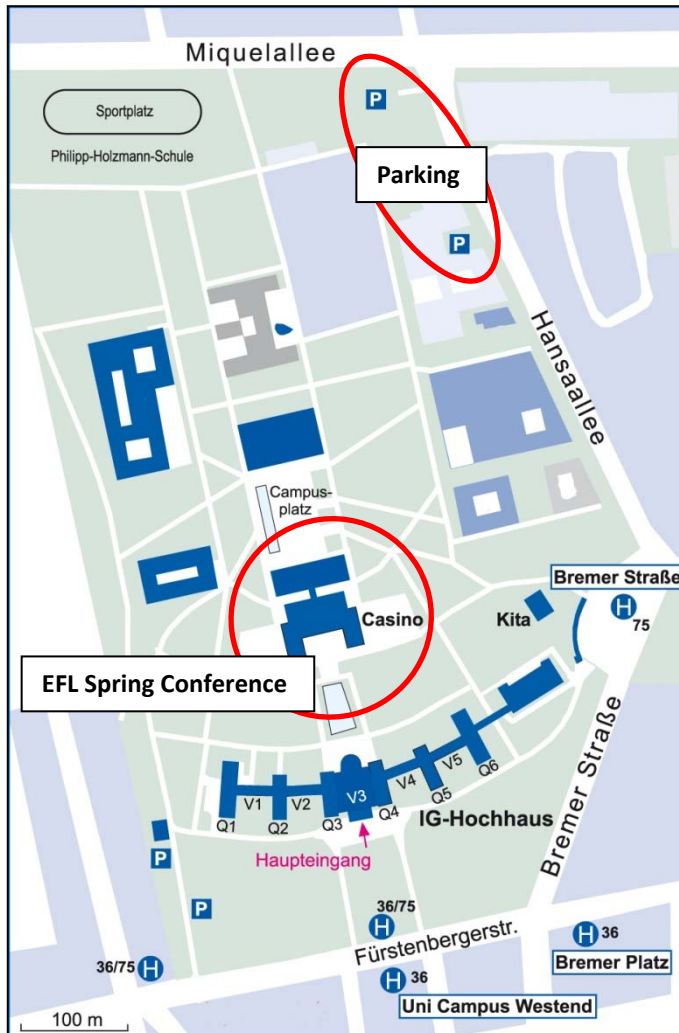

### Arrival by car – coming from A5/A66 (Nordwestkreuz):

Please note: Due to ongoing construction works on Campus Westend, the number of available parking slots is limited. We therefore ask you to use public transportation.

At “Nordwestkreuz Frankfurt” take A66, direction “Miquelallee”.

Right after the bridge you will reach a four-lane highway. Keep to the right and turn into “Hansallee” at the first traffic light.

At „Hansallee” turn right into „Lübecker Straße” at the first traffic light. The parking slots are signposted from here on.

### Address (for navigation system):

Rostocker Straße, Frankfurt am Main

### Arrival with public transportation:

At main station take the „S-Bahn” (lines S1 to S9) and get out at “Hauptwache”.

At “Hauptwache” take the “U-Bahn” (lines U1/U2/U3; directions Ginnheim/Gonzenheim/Hohemark); get out at “Holzhausenstraße”.